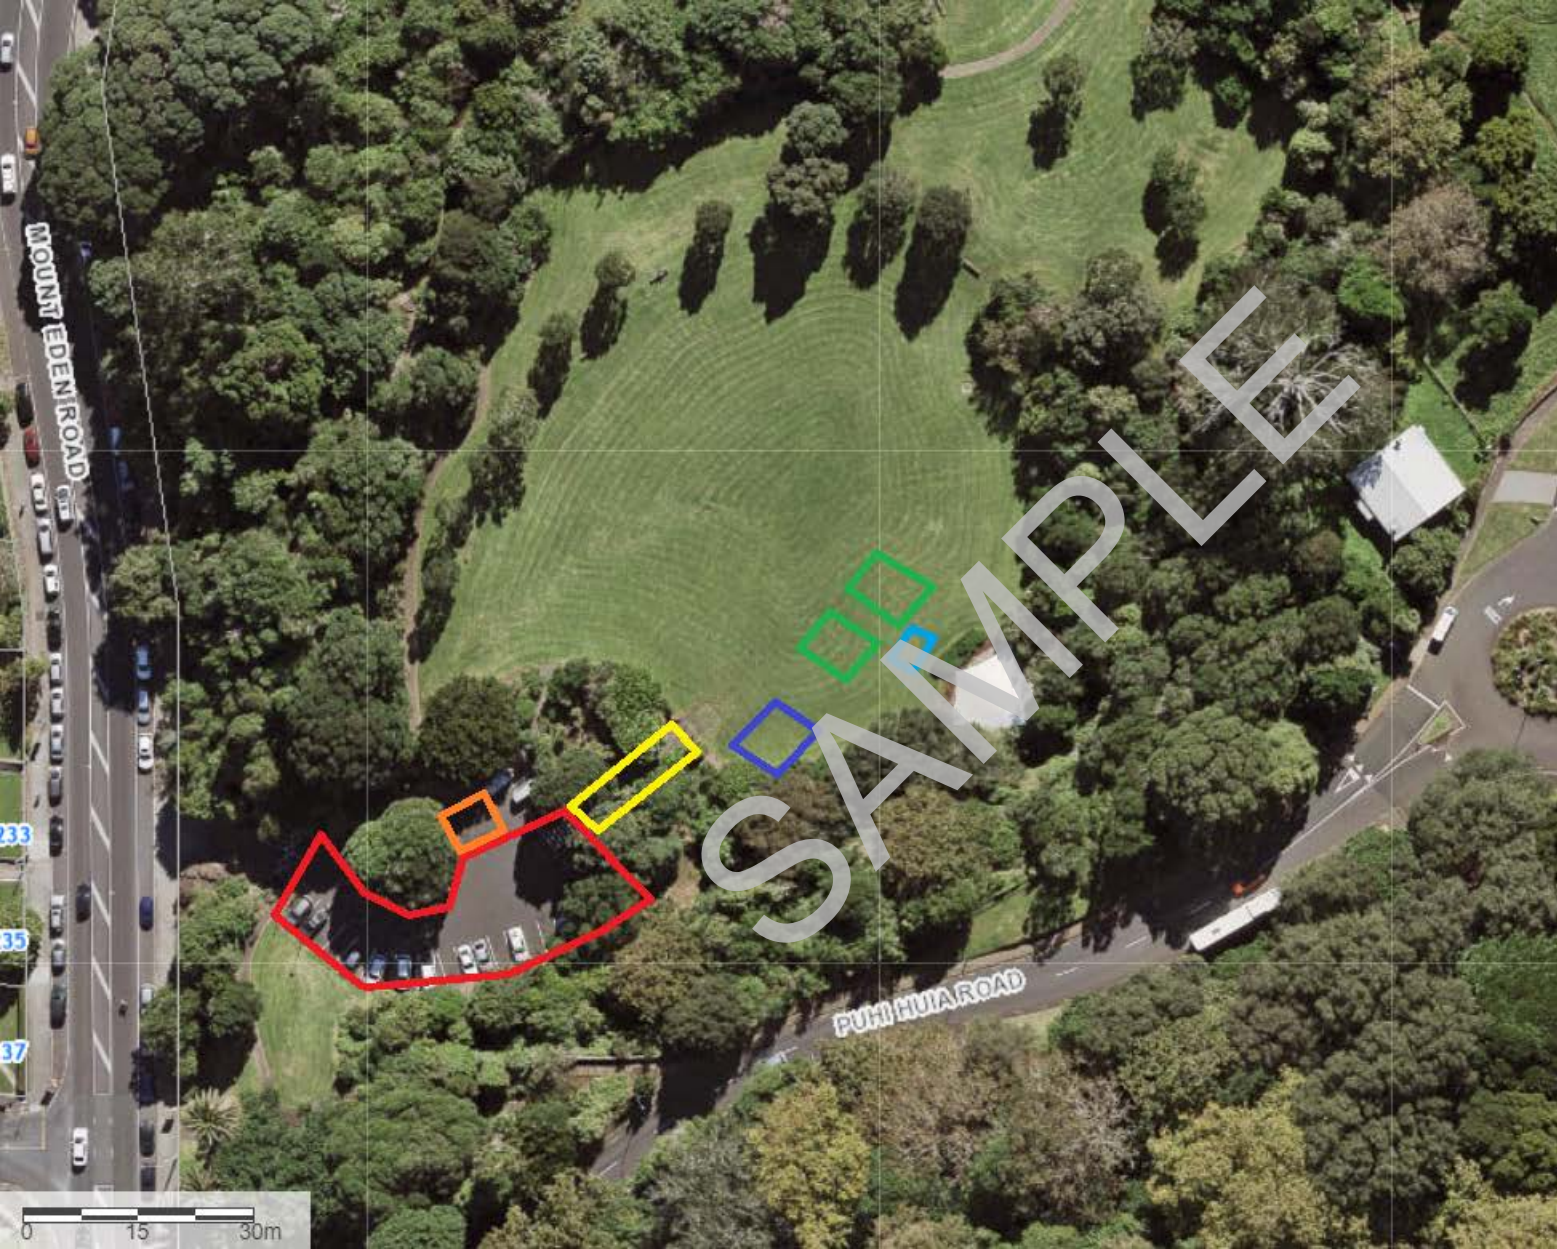

Event site map

DD/MM/YY

Key:

-  Parking
-  Portaloos
-  Site access
-  Chairs
-  Tables
-  Marquee